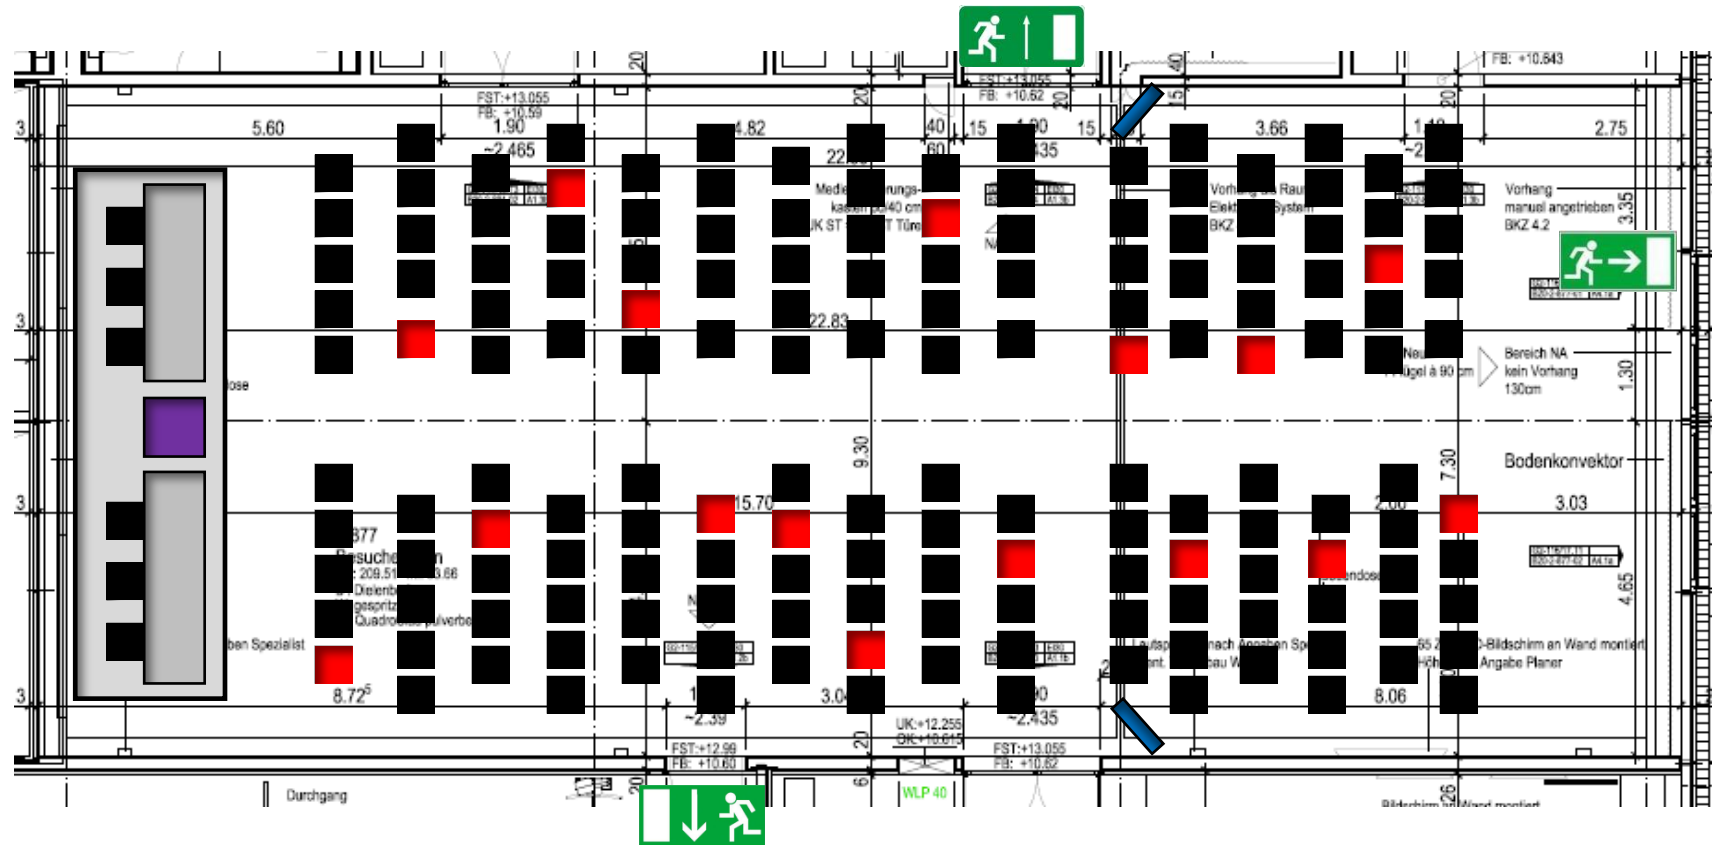

# Besucherraum Bestuhlungs-Varianten

A large, modern meeting room with rows of black and red chairs, a wooden floor, and blue ambient lighting. The room is empty, with a long central aisle. The ceiling features recessed lights and track lighting. The walls are white, and there are large windows at the far end. A door with a green exit sign is visible on the left wall.

# Theaterbestuhlung max. 190 Personen

# Seminarbestuhlung max. 48 Personen