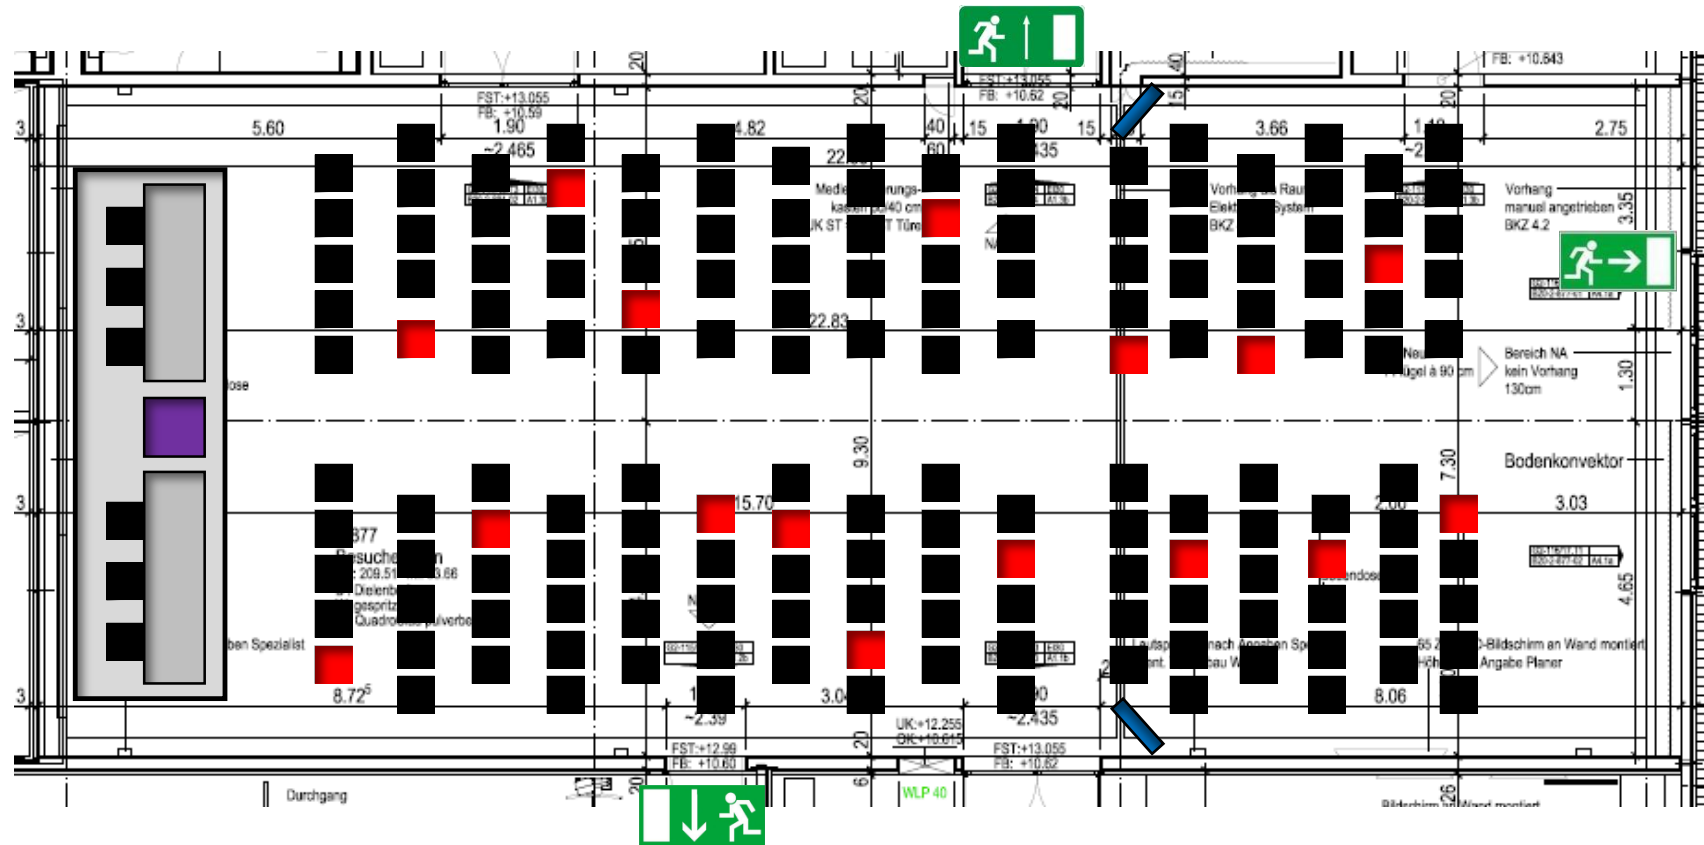

Visitor room Seating setups

April 2021

Zurich Airport

Seating setups visitor room

- Visitor room, theater seating max. 190 people
- Visitor room, classroom max. 48 people
- Visitor room, u-shape/conference max. 40 people
- Visitor room, banquet max. 84 people

Theater seating max. 190 people

Classroom max. 48 people

U-shape/conference max. 40 people

Banquet max. 84 people