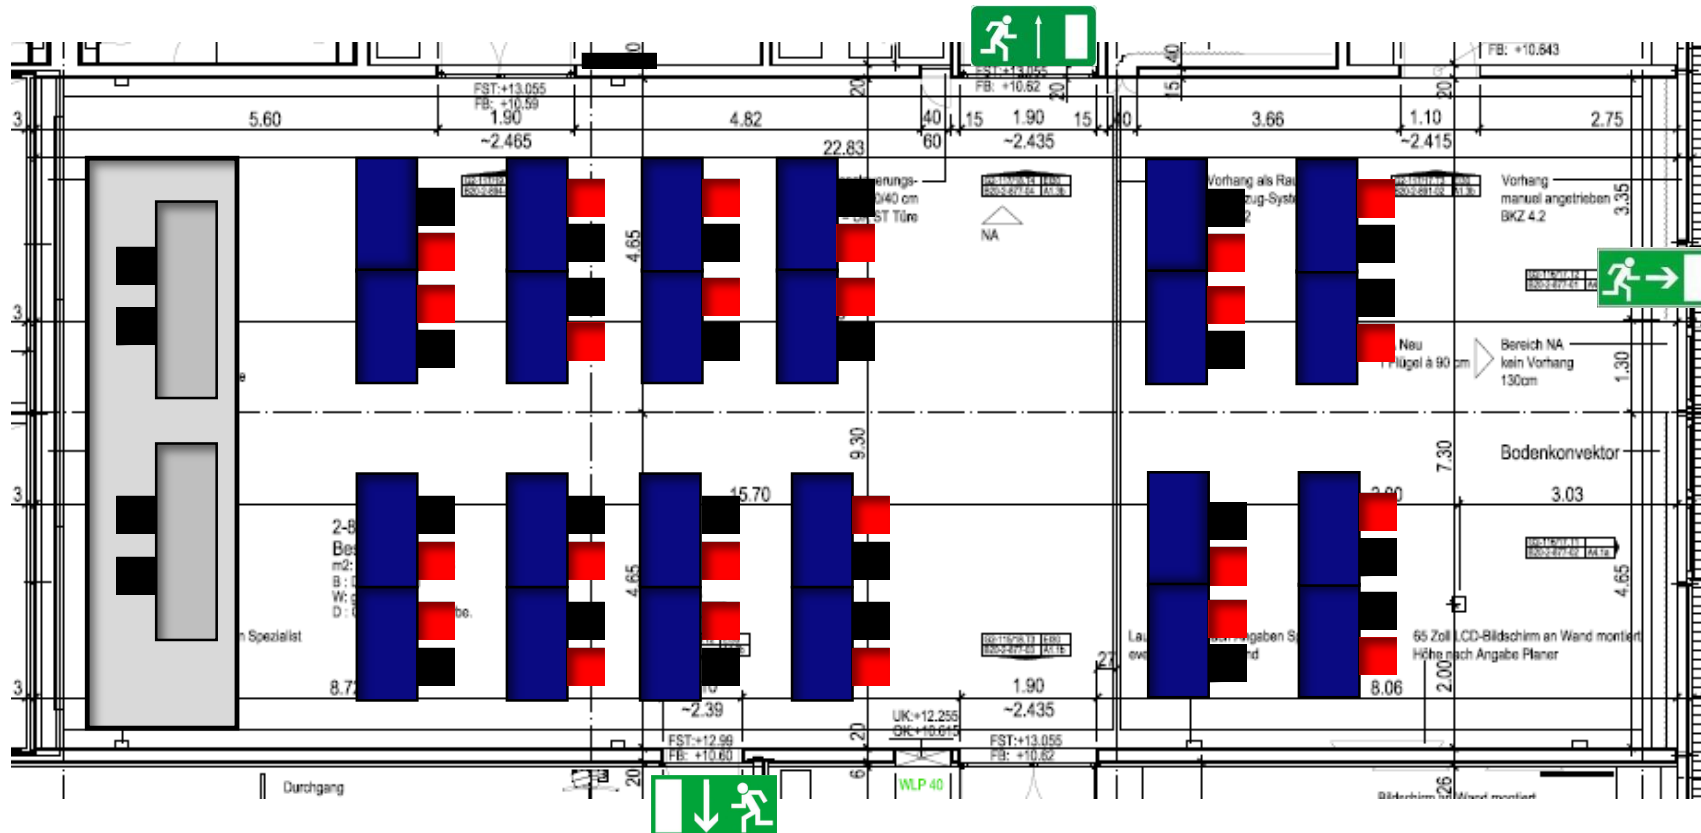

Visitor room Seating setups

April 2021

Zurich Airport

Seating setups visitor room

- Visitor room, theater seating max. 190 people
- Visitor room, classroom max. 48 people
- Visitor room, u-shape/conference max. 40 people
- Visitor room, banquet max. 84 people

Theater seating max. 190 people

Classroom max. 48 people

U-shape/conference max. 40 people

Banquet max. 84 people