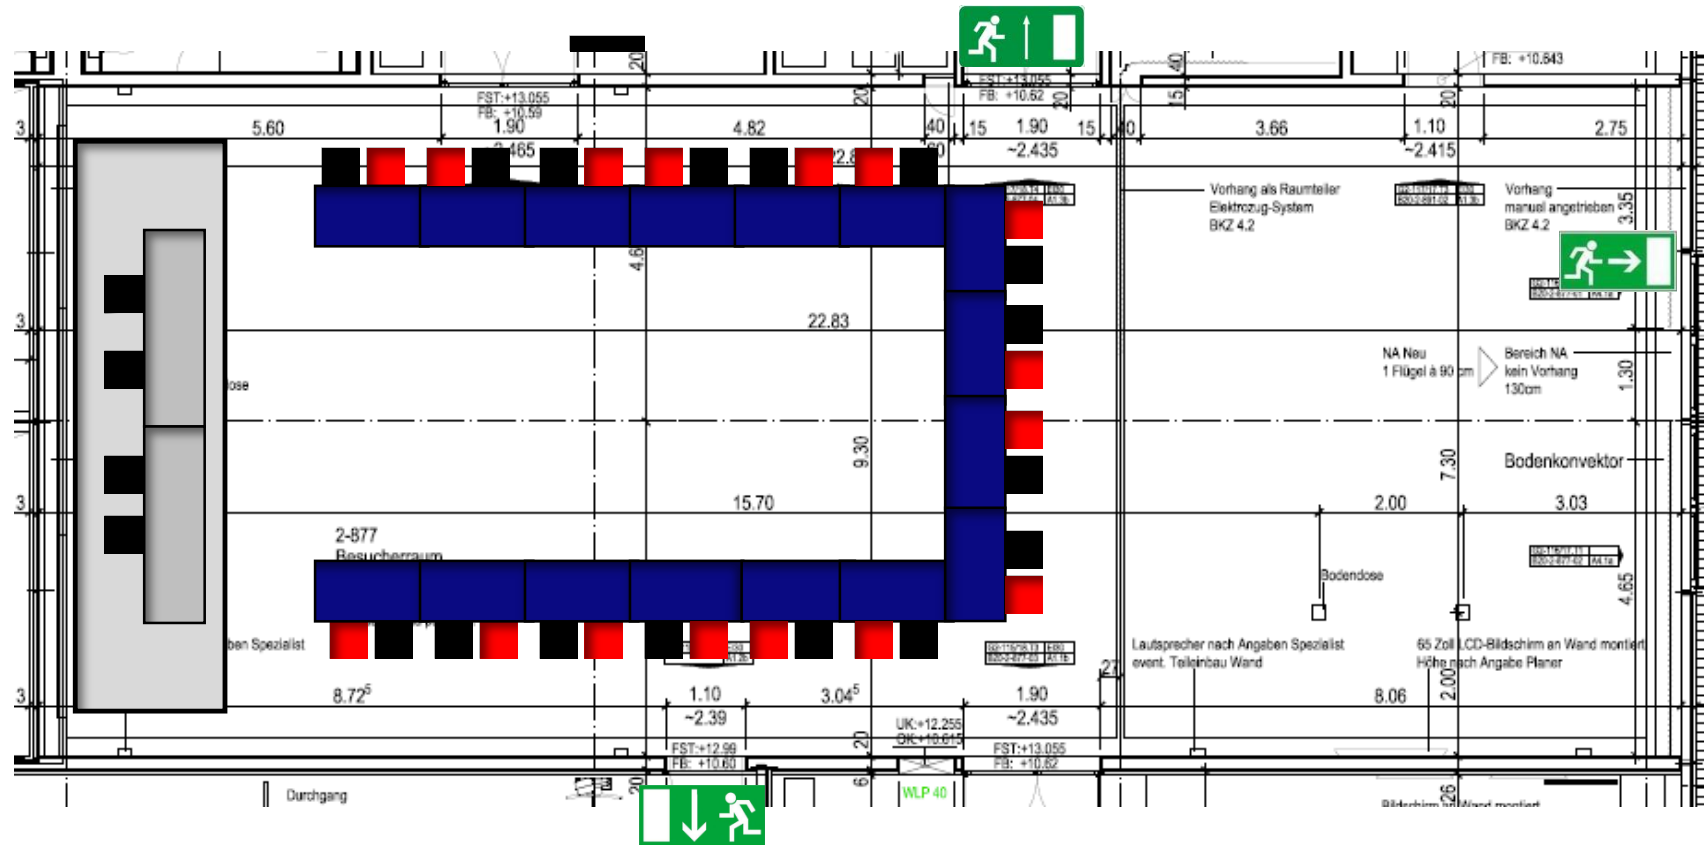

Visitor room Seating setups

April 2021

Zurich Airport

Seating setups visitor room

- Visitor room, theater seating max. 190 people
- Visitor room, classroom max. 48 people
- Visitor room, u-shape/conference max. 40 people
- Visitor room, banquet max. 84 people

Theater seating max. 190 people

Classroom max. 48 people

U-shape/conference max. 40 people

Banquet max. 84 people