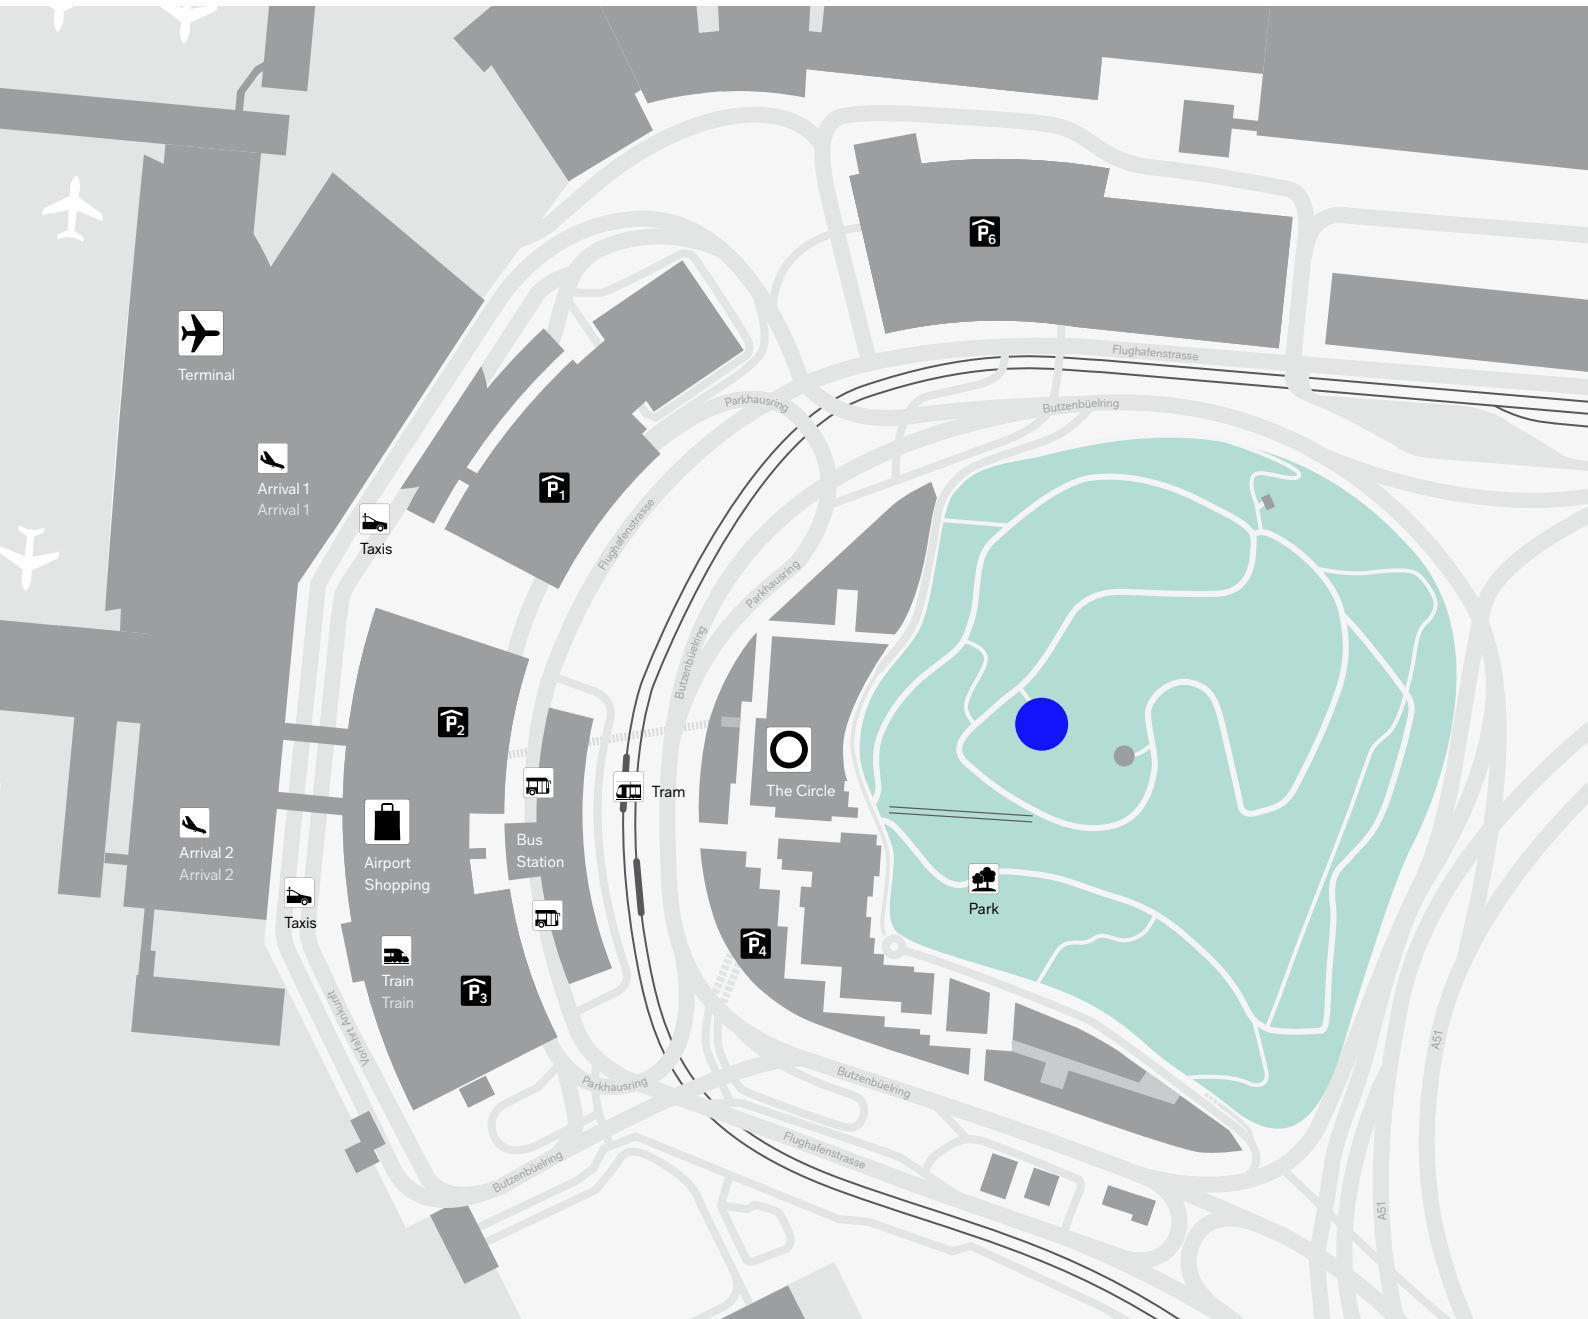

Non-denominational wedding ceremonies

Park Pavilion

MAP OF THE AREA

Zurich Airport Ltd.
P.O. Box, CH-8058 Zurich Airport
visitorservices@zurich-airport.com
+41 43 816 21 56

zurich-airport.com

Zurich Airport