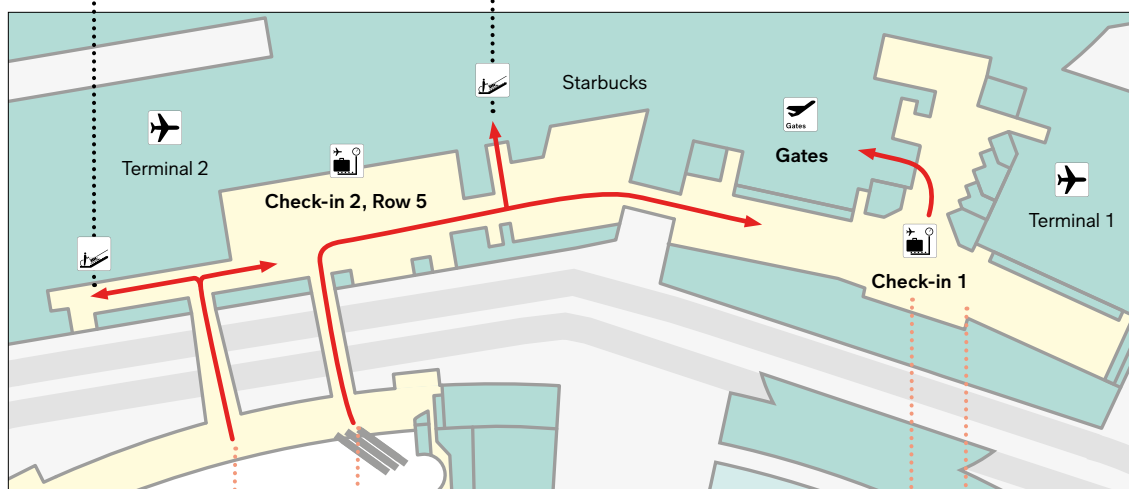

New directions due to construction work from February 28, 2024

Level 2

- Departure all Gates
- Check-in 2, Row 1-4

Level 1

- Departure all Gates
- Check-in 1
- Check-in 2, Row 5

Level 0

- Airport Shopping
- Train Station SBB
- Prime Center 1