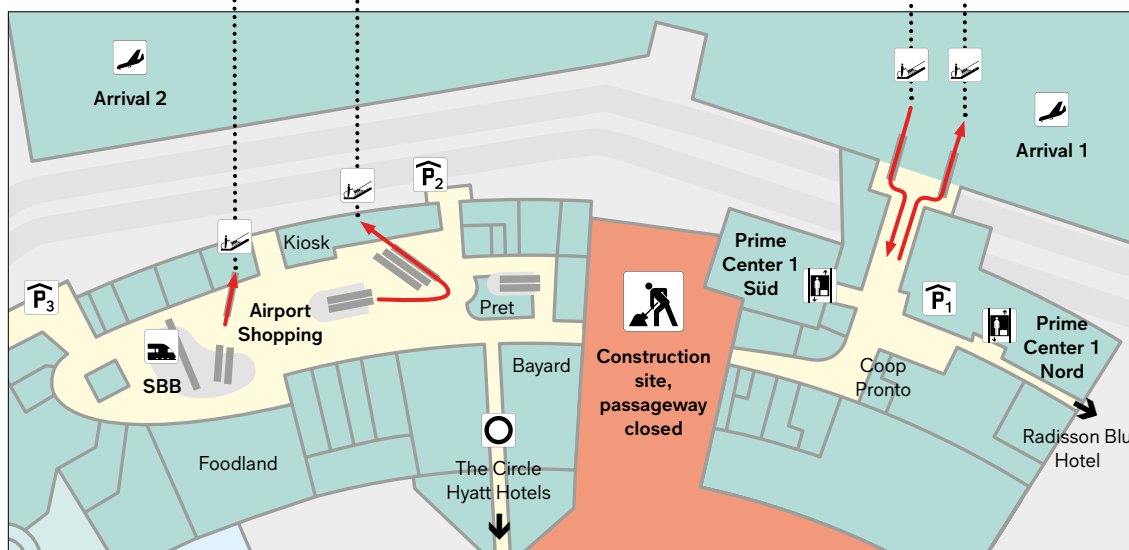

New directions due to construction work from February 28, 2024

Level 2

- Departure all Gates
- Check-in 2, Row 1-4

Level 1

- Departure all Gates
- Check-in 1
- Check-in 2, Row 5

Level 0

- Airport Shopping
- Train Station SBB
- Prime Center 1