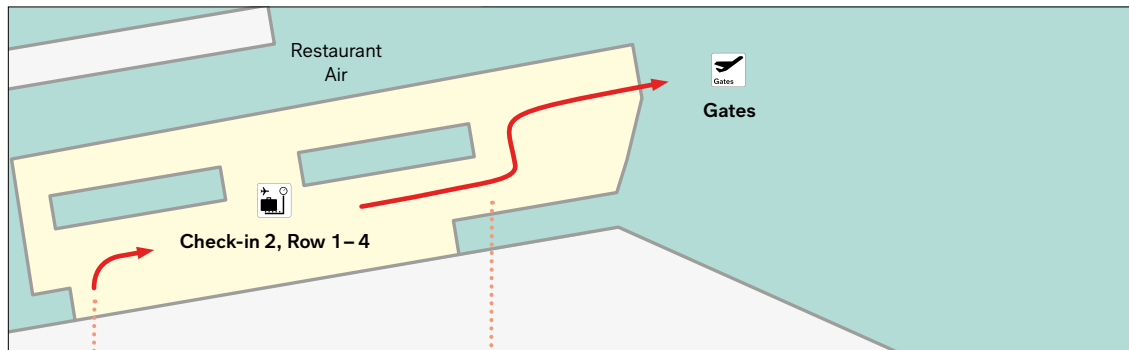

New directions due to construction work from February 28, 2024

Level 2

- Departure all Gates
- Check-in 2, Row 1-4

Level 1

- Departure all Gates
- Check-in 1
- Check-in 2, Row 5

Level 0

- Airport Shopping
- Train Station SBB
- Prime Center 1